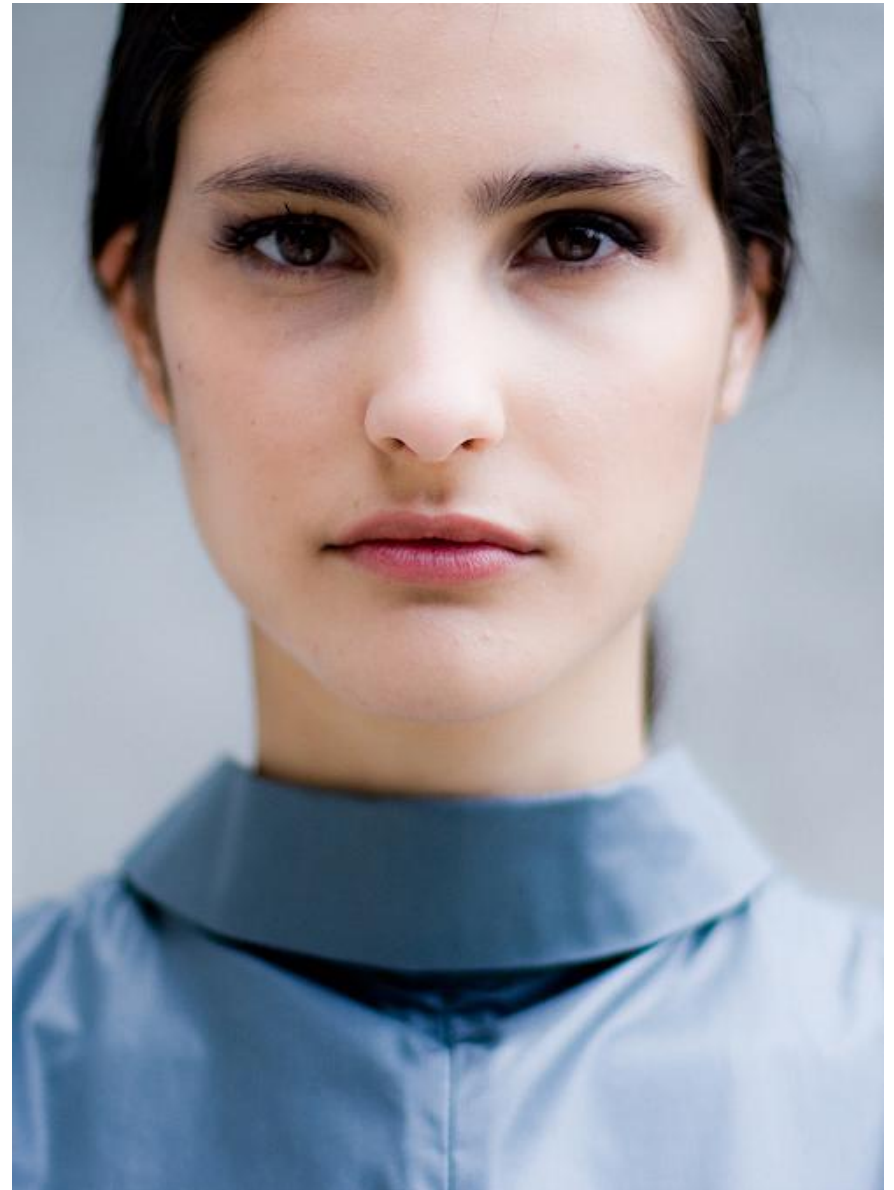

FM
FIRST MODELS
INTERNATIONAL

www.firstmodelspain.com
+34 943427092 Calle Aldamar 24, bajo,
Donostia - San Sebastián